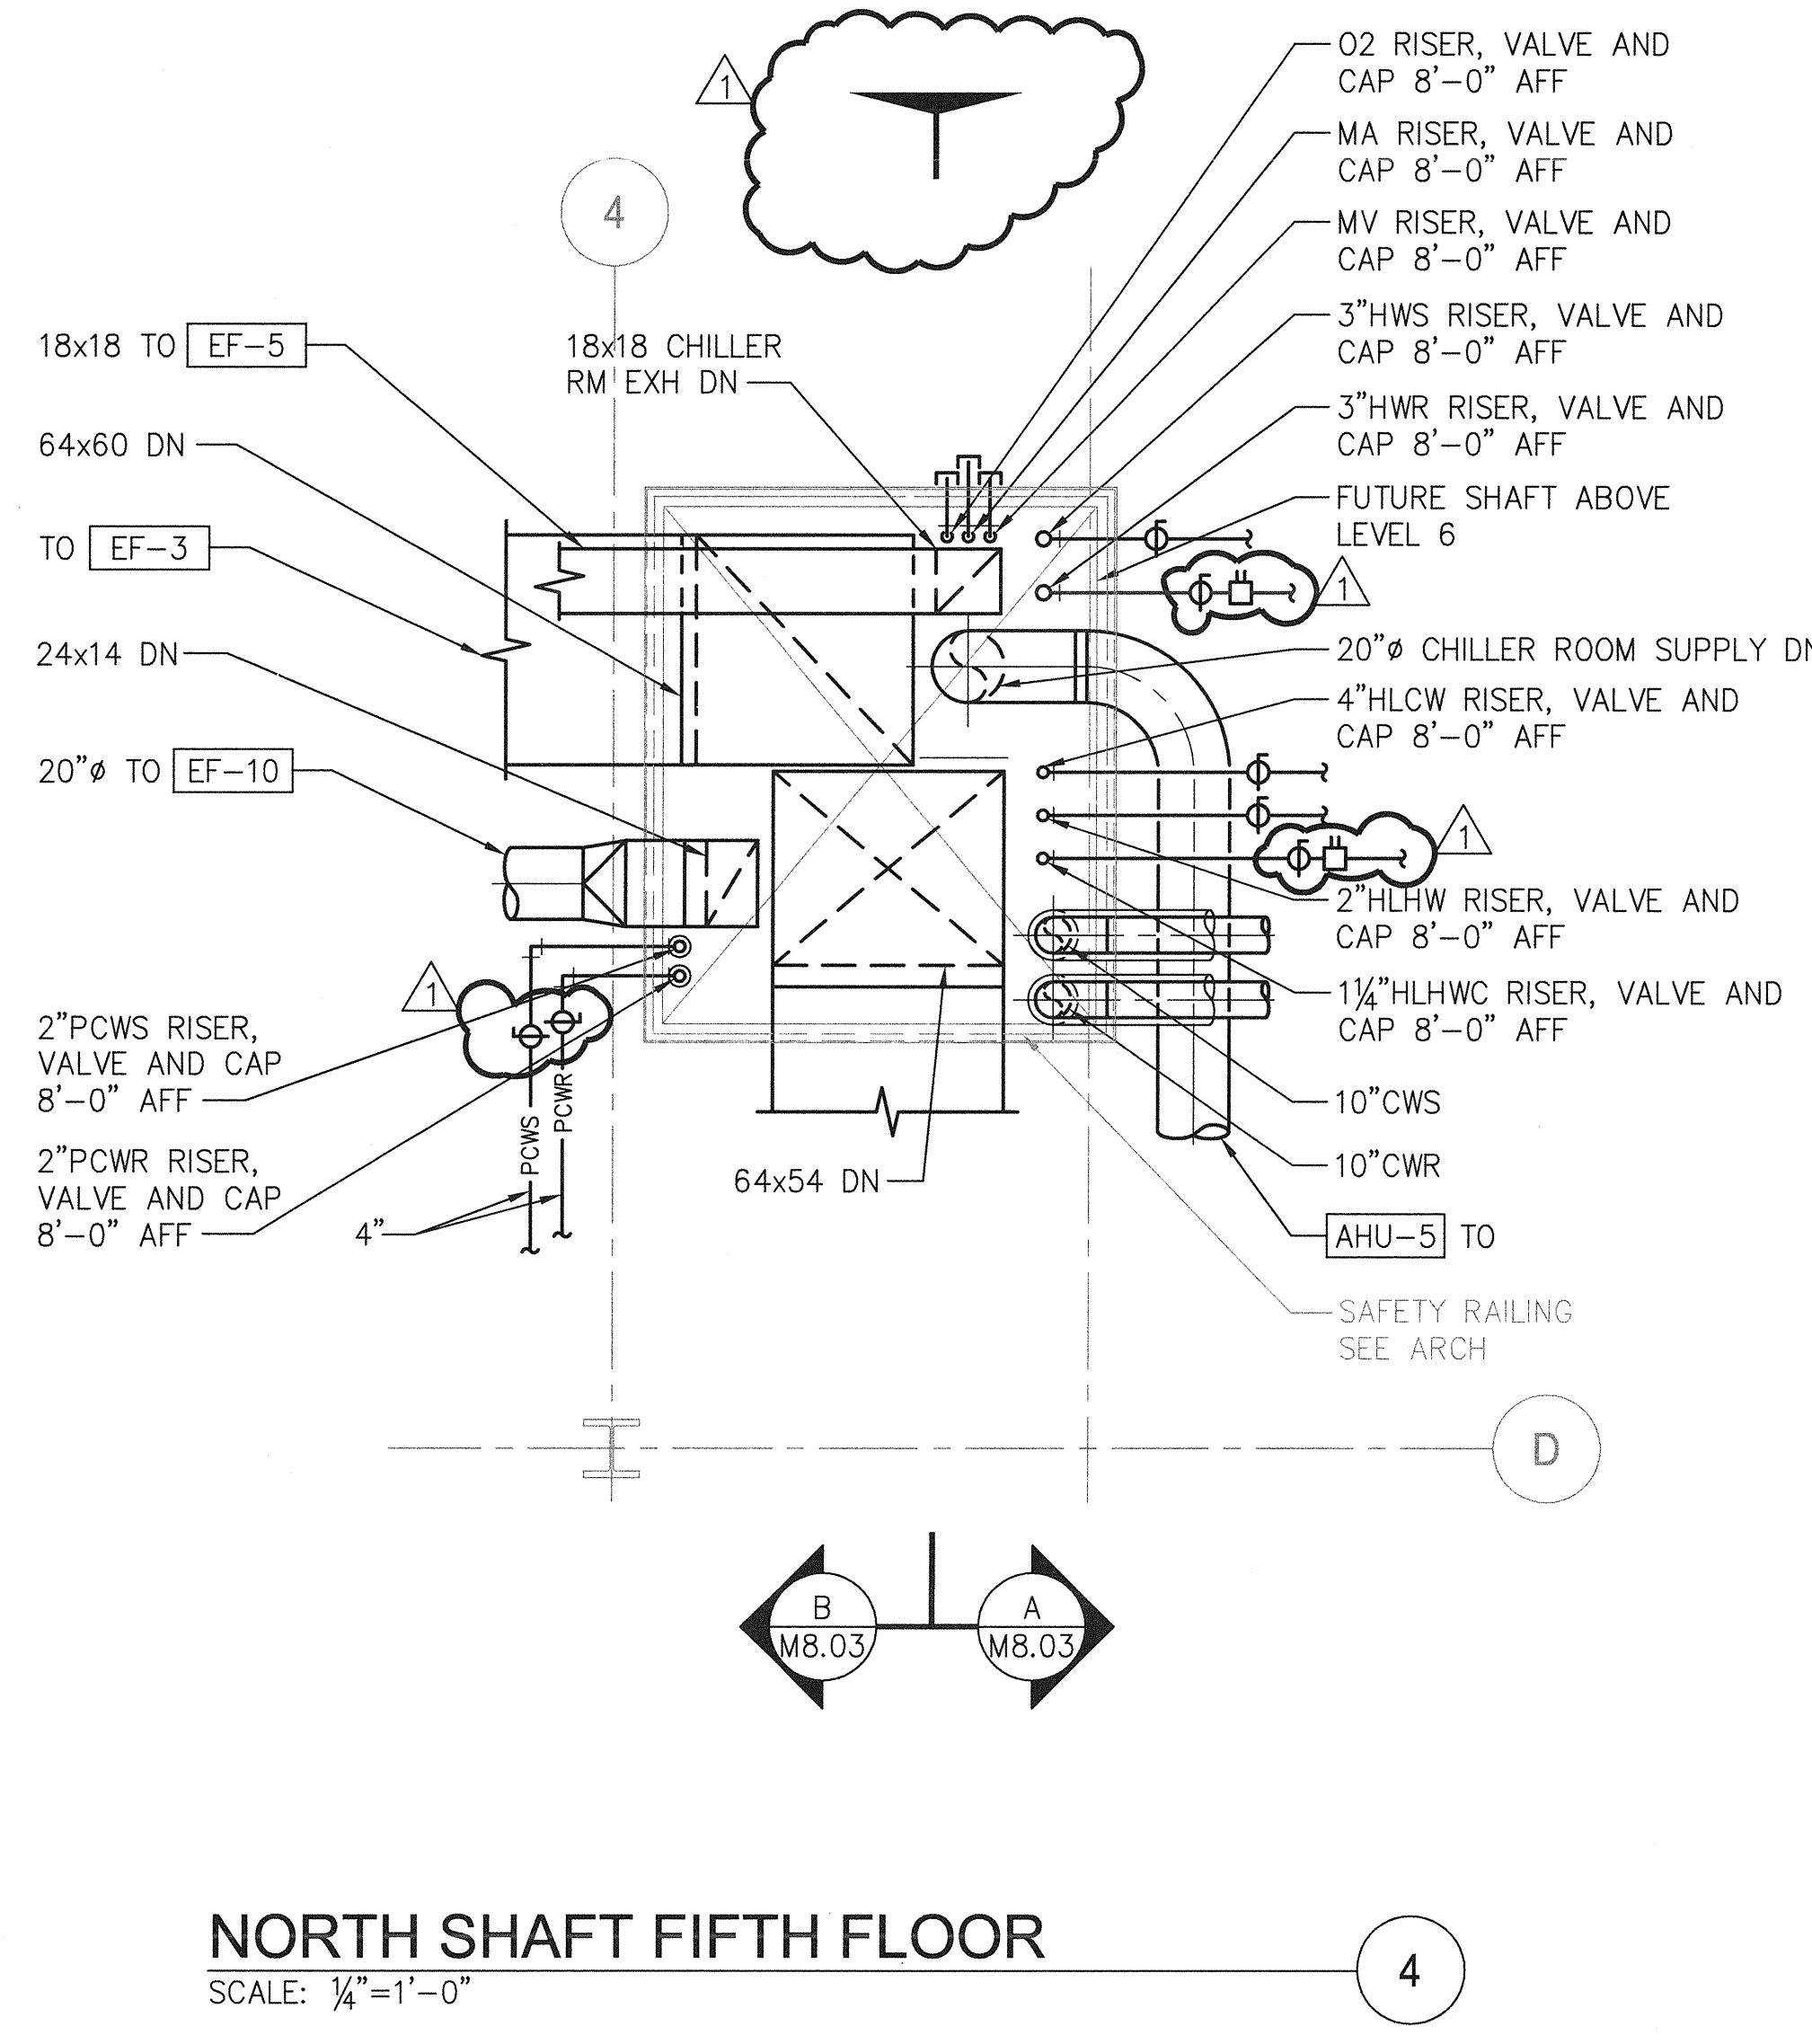

SOUTH SHAFT THIRD FLOOR
SCALE: 1/4"=1'-0"

NORTH SHAFT FIFTH FLOOR
SCALE: 1/4"=1'-0"

NORTH SHAFT FOURTH FLOOR
SCALE: 1/4"=1'-0"

SOUTH SHAFT FIFTH FLOOR
SCALE: 1/4"=1'-0"

SOUTH SHAFT SECOND FLOOR
SCALE: 1/4"=1'-0"

NORTH SHAFT THIRD FLOOR
SCALE: 1/4"=1'-0"

SOUTH SHAFT FOURTH FLOOR
SCALE: 1/4"=1'-0"

SOUTH SHAFT FIRST FLOOR
SCALE: 1/4"=1'-0"

NORTH SHAFT SECOND FLOOR
SCALE: 1/4"=1'-0"